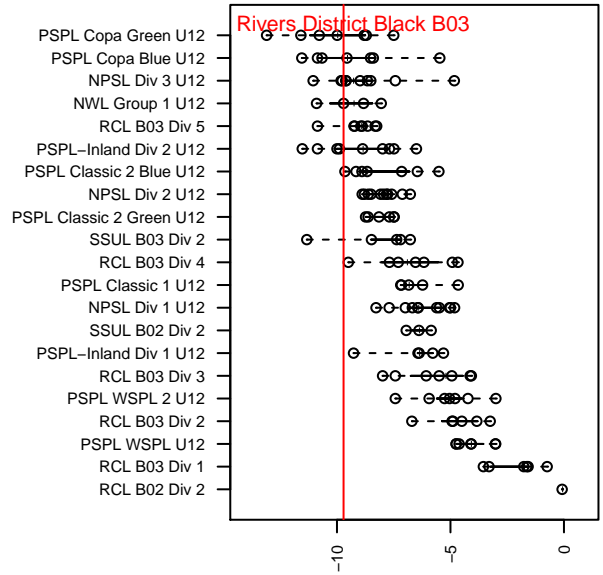

### 3 Rivers District Black B03

3 Rivers SC  
 Pasco, WA  
 B03 total strength=278  
 attack=0.17 defense=0.16  
 fall league = NWL Group 1 U12  
 spr league = Spr PSPL–Inland Div 1 U12

alt names used:  
 3 RIVERS DISTRICT BLACK  
 THREE RIVERS DISTRICT BLACK– HARRIS  
 Three Rivers Soccer Club District B03 A

Venues played:  
 2015 Les Schwab NW Cup U12 U12  
 2015 NWL Group 1 U12  
 2015 Spr PSPL–Inland Div 1 U12

**attack and defense variance (black dot)  
relative to other teams  
and top 10 in region**

**attack and defense rating  
relative to others at age  
and all opponents in last 13 months**