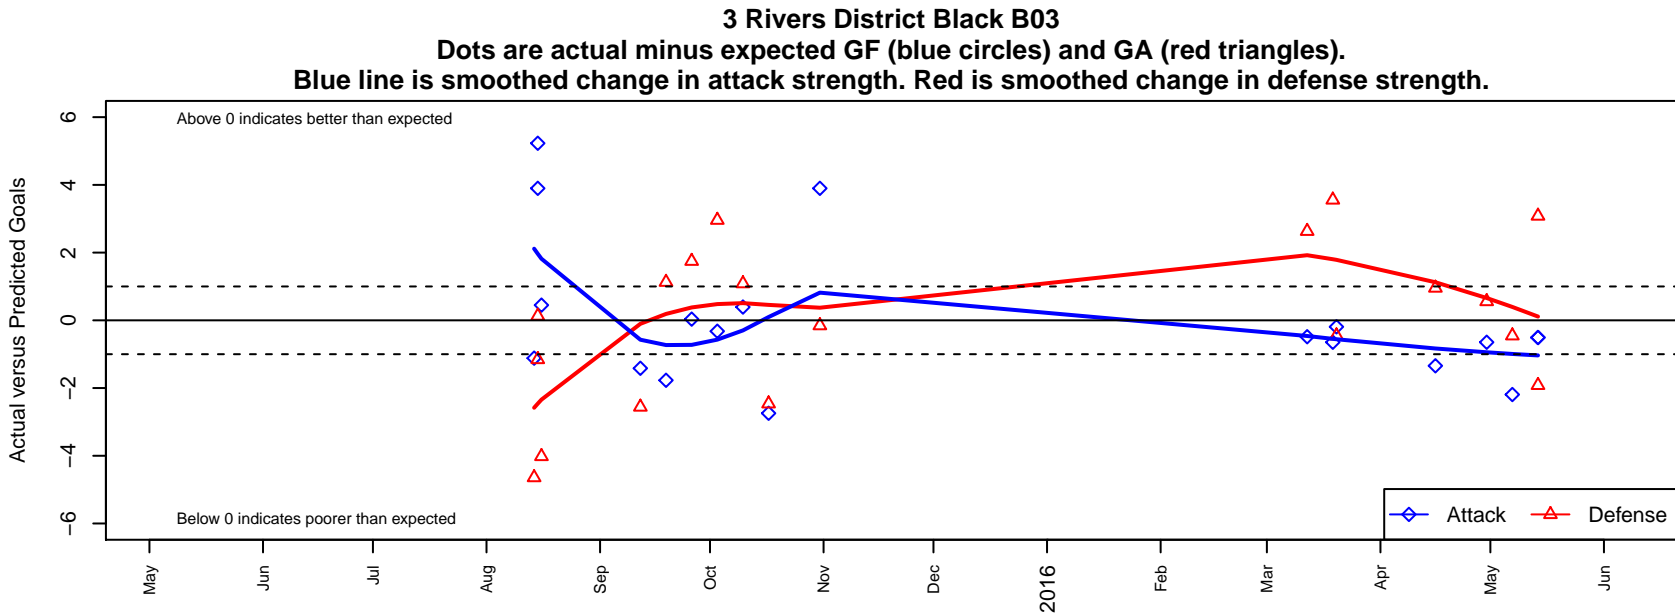

**attack and defense variance (black dot)
relative to other teams
and top 10 in region**

**attack and defense rating
relative to others at age
and all opponents in last 13 months**

3 Rivers District Black B03

3 Rivers SC
Pasco, WA
B03 total strength=278
attack=0.17 defense=0.16
fall league = NWL Group 1 U12
spr league = Spr PSPL–Inland Div 1 U12

alt names used:
3 RIVERS DISTRICT BLACK
THREE RIVERS DISTRICT BLACK– HARRIS
Three Rivers Soccer Club District B03 A

Venues played:
2015 Les Schwab NW Cup U12 U12
2015 NWL Group 1 U12
2015 Spr PSPL–Inland Div 1 U12